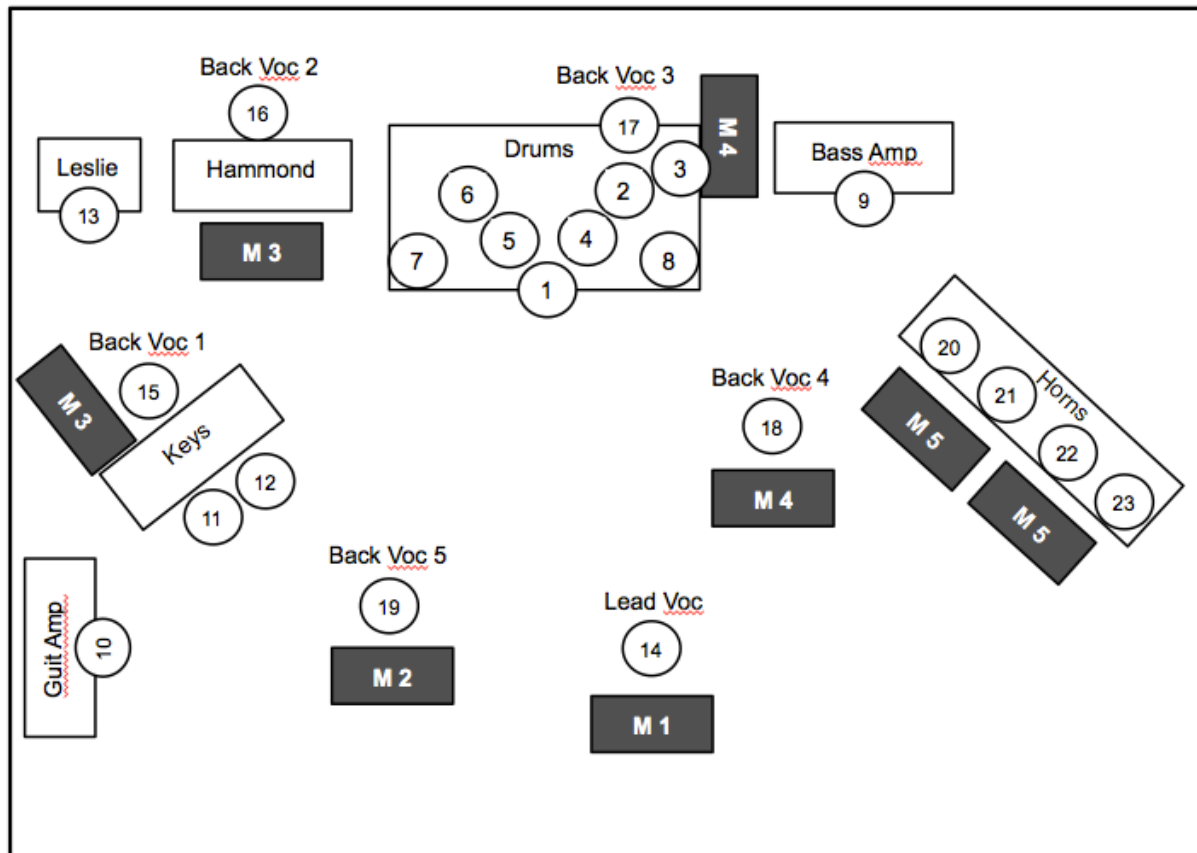

FRIDAY MUSIC FACTORY - TECH RIDER

Bühne

Channel	Detail	Abnahme	Bemerkung
1	Kick	Mic	
2	Snare	Mic	
3	Hi-Hat	Mic	
4	Tom 1	Mic	
5	Tom 2	Mic	
6	Tom 3	Mic	
7	OH 1	Mic	
8	OH 2	Mic	
9	Bass	D.I.	Combo
10	Guit	Mic	Combo
11	Keys L	D.I.	
12	Keys R	D.I.	
13	Hammond	Mic (Mono)	Leslie
14	Lead Voc	Mic	
15	Backing Voc 1	Mic	
16	Backing Voc 2	Mic	
17	Backing Voc 3	Mic	
18	Backing Voc 4	Mic	
19	Backing Voc 5	Mic	
20	Horns - Trumpet 1	eigenes Clip Mic	
21	Horns - Trumpet 2	eigenes Clip Mic	
22	Horns - Sax	eigenes Clip Mic	
23	Horns - Trombone	eigenes Clip Mic	